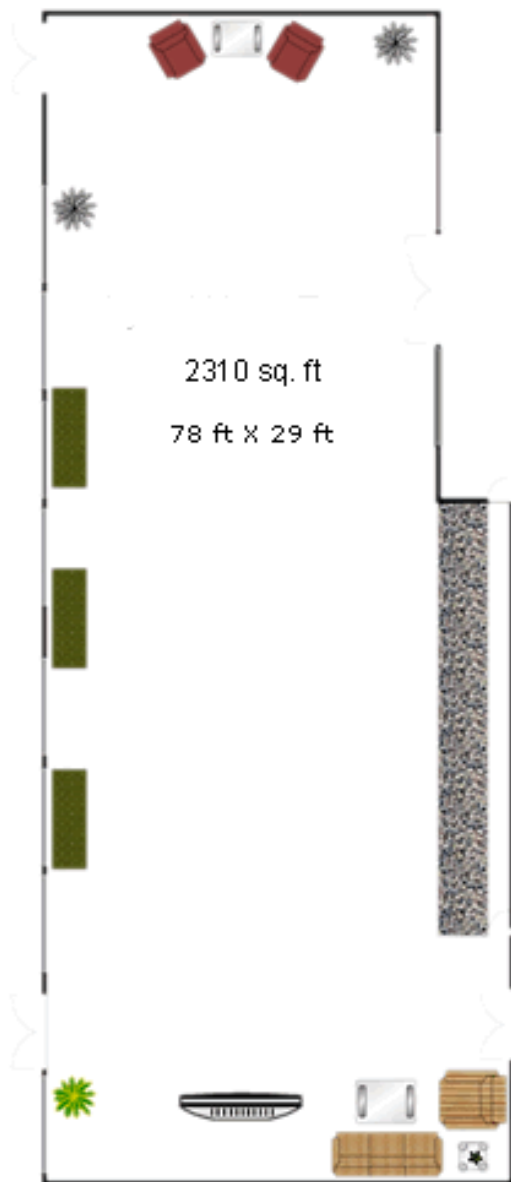

# BEAVER CREEK ROOM

# BEAVER CREEK ROOM LAYOUTS

- THEATER STYLE - 120
- CLASSROOM STYLE - 100
- BANQUET STYLE - 128
- U - SHAPED - 40