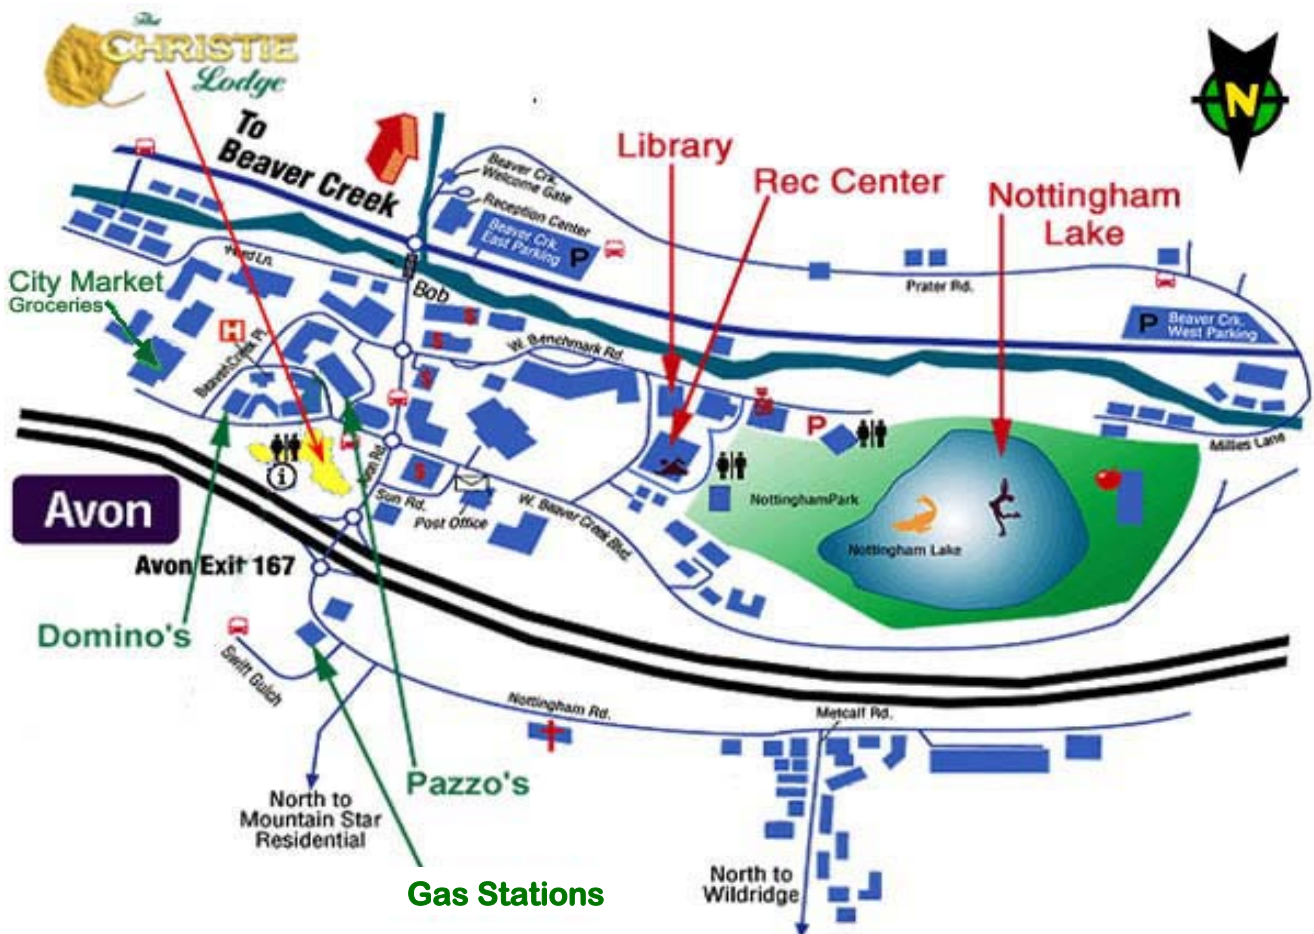

## GETTING AROUND

**FREE SKIER SHUTTLE:** Our Avon Town Buses stop right outside our front doors and can whisk you to Avon's new gondola or transfer to a Beaver Creek Resort Skier Shuttle. No need to hunt for a locker. Just get ready to ski and step on the bus because minutes later you will step out to the slopes.

**HAVE A GREAT DAY!!!**

**VAIL SHUTTLE:** Also outside our front doors you can catch the Avon Town shuttle. One of three transfer locations means you can soon be on a bus to Vail for a nominal fee. Have your bus driver alert you when and where to transfer.