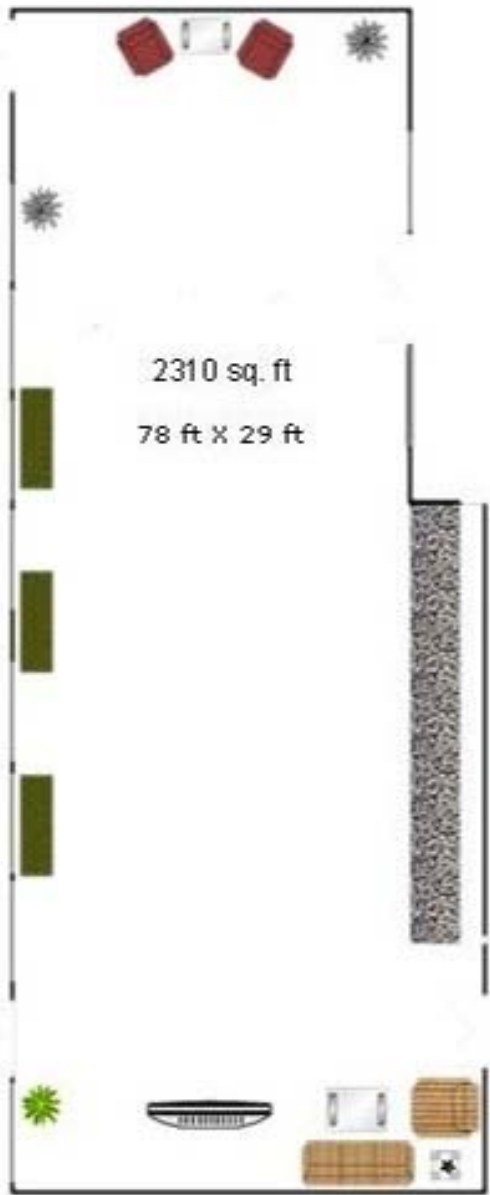

BEAVER CREEK ROOM

BEAVER CREEK ROOM LAYOUTS

- THEATER STYLE - 120
- CLASSROOM STYLE - 100
- BANQUET STYLE - 128
- U - SHAPED - 40